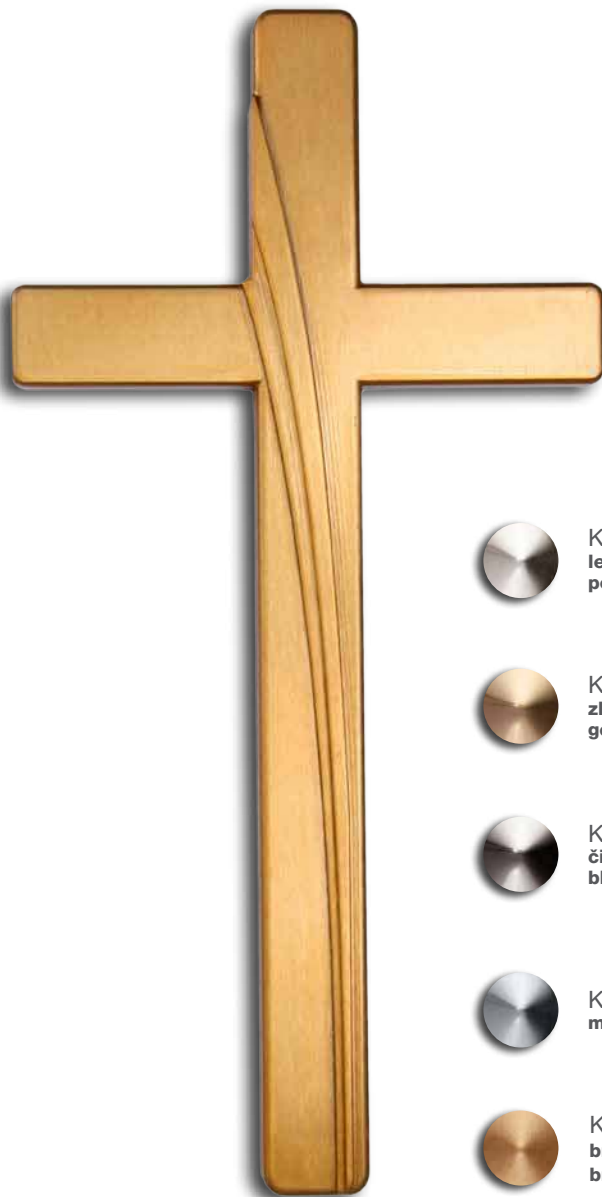

K51-0-27N
leštený nerez
polished st. steel

K51-1-27N
zlato
gold

K51-3-27N
čierne zlato
black gold

K51-4-27N
matt silver

K51-5-27N
bronz
bronze

27cm x 13,5cm