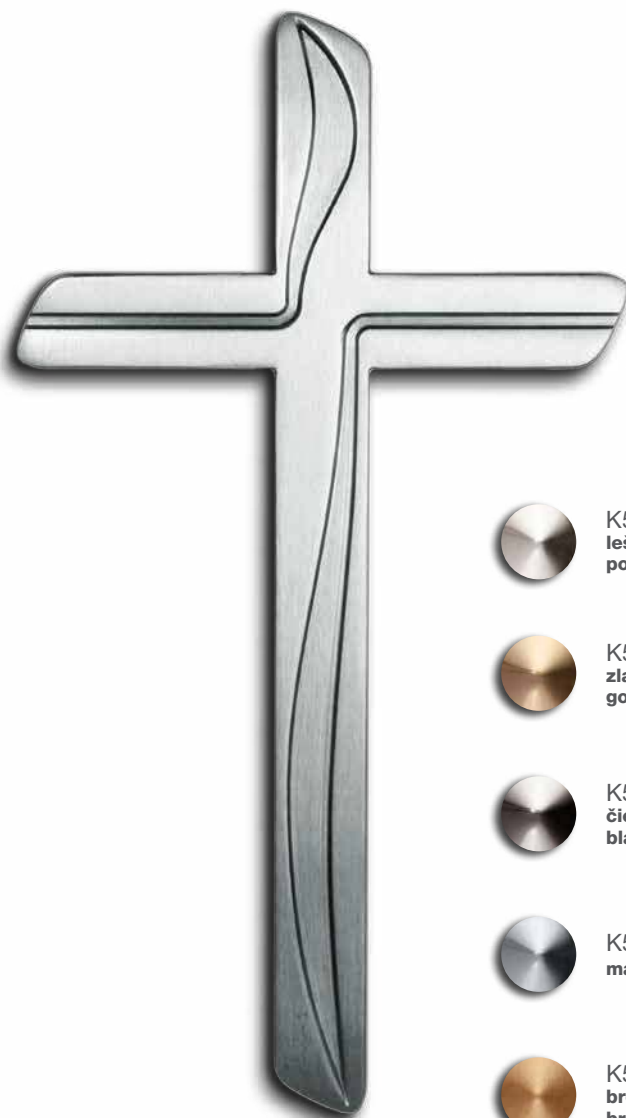

K50-0-28N
leštený nerez
polished st.steel

K50-1-28N
zlato
gold

K50-3-28N
čierne zlato
black gold

K50-4-28N
matt silver

K50-5-28N
bronz
bronze

28cm x 13,5cm